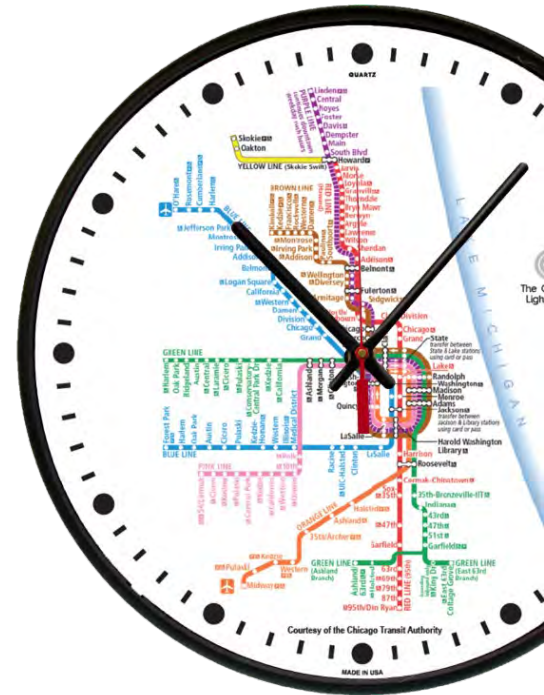

[Chicago Lighthouse Industries Product Brochures - The Chicago Lighthouse](#)

FASHION | FAVORITE CITIES, STATES AND PLACES

Our Favorite Places Clocks display scenes bringing us back to a memorable place and stir our passions. Some images are well known and others only a local will recognize and love. Not just for telling time but memorable and attractive wall décor that is perfect for the game room, den or office.

These clocks are a perfect 'Gift with a Purpose' that supports a worthy cause!

There are many more decorative clocks available at:

<https://www.chicagolighthouseclocks.com/decorative-clocks.html>

CHICAGO CTA MAP | FC67300005-CTAMAP