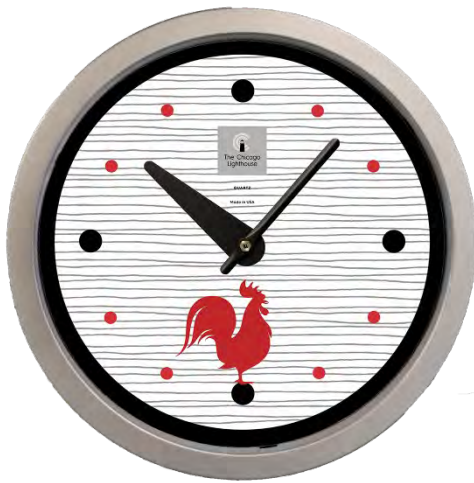

WAVES | SPLASH OF TEAL
CF51460400-WAVT

BLOCKS TO THE FUTURE
CF51401470-BTF

MORNING ROOSTER
CF51460400-ROOS

SOUTHWEST CACTUS
CF51460400-CTUS

VEGETABLE GARDEN
CF51400400-VEG

NOT SEEING THE LOOK FOR YOU? See all our decorative clocks here: