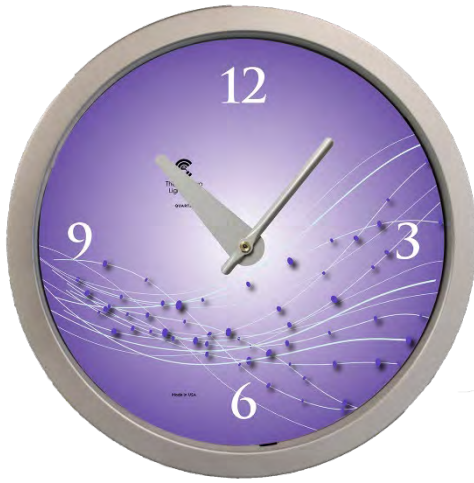

Chicago Lighthouse | Decorative & Specialty Clocks

FASHION | TRENDING COLORS AND THEMES

VINES & DOTS | ULTRAVIOLET
CF51460466-VINUV