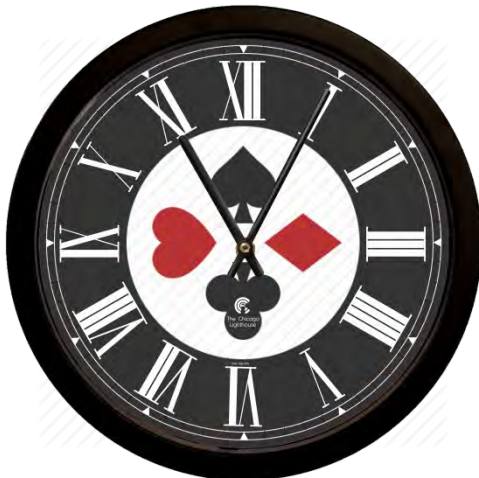

POKER ROOM
CF5140100-POKR1