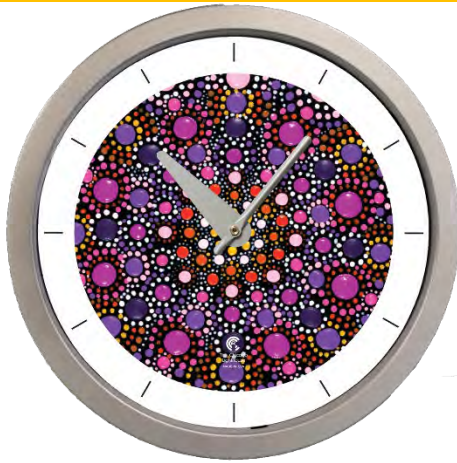

EcoPure®

FASHION | WALL DÉCOR CLOCKS

FEEL GOOD ABOUT YOUR PURCHASE!

Today Clocks are more than a utilitarian timekeeper. Often, they are a piece of wall décor. A decorative clock can make a statement, set a mood or even create conversation. With a Chicago Lighthouse Fashion Wall Décor Clock you are also supporting a worthy cause. Assembled in the USA by people who are blind; these clocks create employment and help fund over 3-dozen programs serving the blind, disabled and the Veteran communities.

LOCAL LANDMARKS

ICONIC

FASHION | WALL DÉCOR CLOCKS

ARTIST SERIES | FEATURING ARTISTS ORIGINAL WORKS

ARTIST SERIES COLLECTION:

TO MATCH YOUR THEME

TO ADD A BURST OF COLOR

CHILDREN & YOUNG LEARNERS