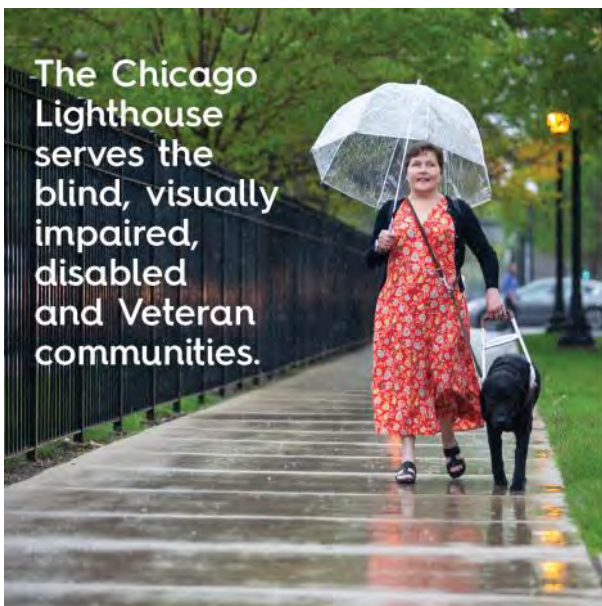

Quality wall products made by people who are legally blind since 1977

The Chicago Lighthouse is a non-profit social service organization serving the blind, visually impaired, disabled and Veteran communities. Our clocks are assembled with pride by people who are legally blind at our Chicago Lighthouse Industries manufacturing facility in Chicago, Illinois. We began producing wall clocks in 1977 for sale to the federal government. Today, we sell to federal, state

The Chicago Lighthouse serves the blind, visually impaired, disabled and Veteran communities.