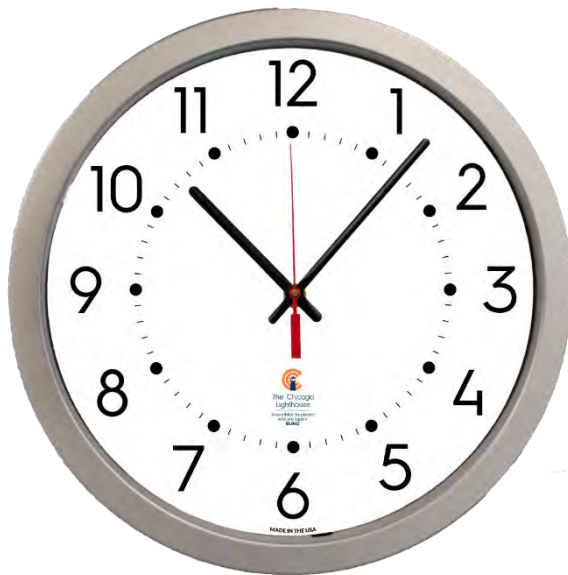

EcoPure®

FASHION | WALL DÉCOR CLOCKS

FEEL GOOD ABOUT YOUR PURCHASE!

Today Clocks are more than a utilitarian timekeeper. Often, they are a piece of wall décor. A decorative clock can make a statement, set a mood or even create conversation. With a Chicago Lighthouse Fashion Wall Décor Clock you are also supporting a worthy cause. Assembled in the USA by people who are blind; these clocks create employment and help fund over 3-dozen programs serving the blind, disabled and the Veteran communities.

9.25" & 12.75" Slimline Body Style; Quartz Movement Clocks

Optional Customization

Side View

Back View

TRADITIONAL STYLE QUARTZ CLOCKS

14.5" & 16.5" Contemporary Body Style; Quartz Movement Clocks

Optional Customization