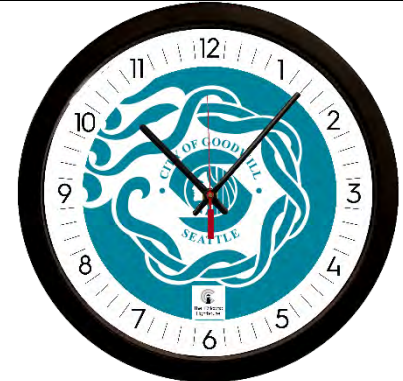

Chicago Lighthouse | Decorative & Specialty Clocks

CUSTOM | CITY, STATE, COUNTRY FLAG CLOCK

DISPLAY YOUR STATE, CITY OR COUNTRY PRIDE!

Customize your clock with your favorite city, state or country's flag or seal

- State and municipal offices
- Schools
- Den or office
- Gift items

Just include a high-resolution JPG, PDF or AI image of your flag with your order.

Item Number		H"	W"	D"	Lbs.
CL11200100-FLG(xx)	Custom Flag 12.75 In. Black Slimline Body	12.75	12.75	1.8	1.5
CL11220100-FLG(xx)	Custom Flag 12.75 In. White Slimline Body	12.75	12.75	1.8	1.5
CL51400100-FLG(xx)	Custom Flag 14.5 In. Black Contemporary Body	14.5	14.5	1.8	1.75
CL51460100-FLG(xx)	Custom Flag 14.5 In. Silver Contemporary Body	14.5	14.5	1.8	1.75