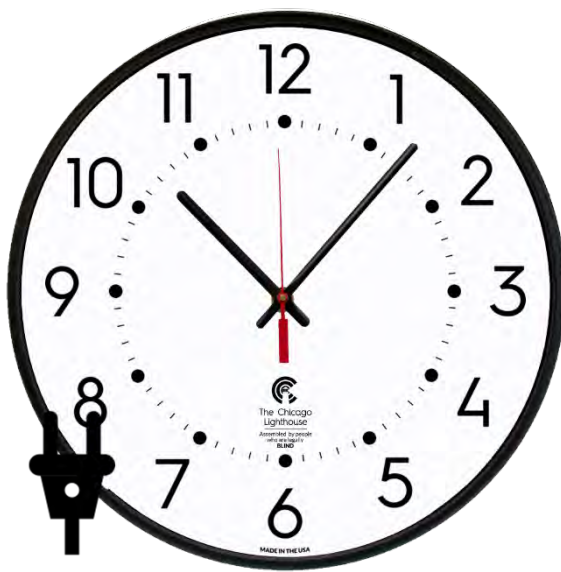

PLUG-IN ELECTRIC CLOCKS

NO BATTERIES REQUIRED – Plug-In Electric clocks have a 5 ft. power cord. Quartz movements are one of the most widely used timekeeping technologies in clocks and watches today. They are quiet and reliable. Each clock is factory tested before packaging.

12.75” & 14.5” Plug-In Electric Clocks

Optional Customization

Slimline Side View

Contemporary

Slimline Back

Contemporary Back

Dimensions		H"	W"	D"	LBS
CS11202100	Plug-In Electric 12.75 In. Black Contemporary Body	12.75	12.75	2.25	1.5
CS51402100	Plug-In Electric 14.5 In. Black Contemporary Body	14.5	14.5	1.8	1.75
CS51462100	Plug-In Electric 14.5 In. Silver Contemporary Body	14.5	14.5	1.8	1.75