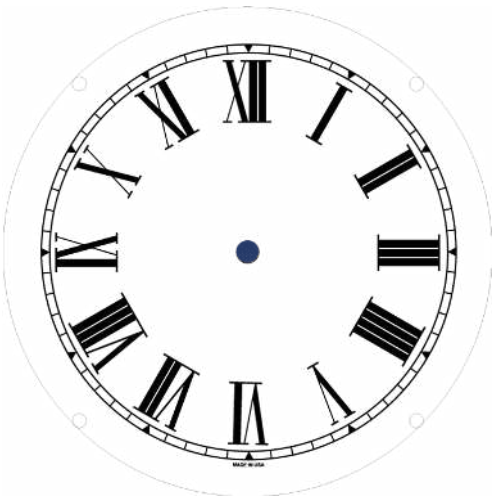

WHITE
9.25 inch & 12.75 inch

13.75 INCH CONTRACT FRAME

AVAILABLE IN BLACK

14.5 INCH CONTEMPORARY FRAMES

AVAILABLE IN BLACK & SILVER

16.5 INCH CONTEMPORARY FRAME

AVAILABLE IN BLACK

14 INCH DESIGNER FRAMES

AVAILABLE IN BLACK & SILVER

DIAL FACES

Learning Clock V1

Learning Clock V2

Standard Bold

Quarter Hour Logo V1

Quarter Hour V2

Quarter Hour V3

Roman Numerals V1

Custom - Always 5 o'clock

Standard 12/24 Hour

Tick Marks V1

Tick Marks V2

Standard - Tracks

Standard V1

Standard V2