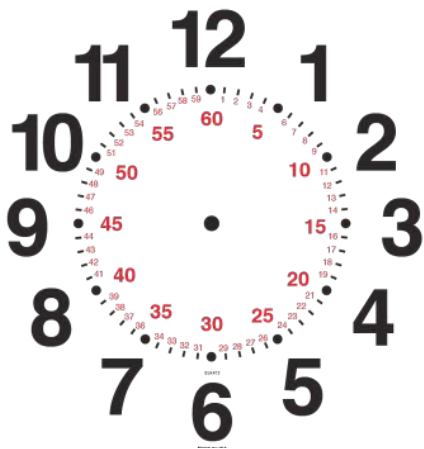

GRANT PARK ROUND

16 inch Clock Hardwood Frame
Walnut

GRANT PARK ROUND

16 inch Clock Hardwood Frame
Mahogany

SLIMLINE FRAMES

TAUPE
9.25 inch & 12.75 inch

BLACK
9.25 inch & 12.75 inch

BROWN
9.25 inch & 12.75 inch

WHITE
9.25 inch & 12.75 inch

13.75 INCH CONTRACT FRAME

AVAILABLE IN BLACK

14.5 INCH CONTEMPORARY FRAMES

AVAILABLE IN BLACK & SILVER

16.5 INCH CONTEMPORARY FRAME

AVAILABLE IN BLACK

14 INCH DESIGNER FRAMES

AVAILABLE IN BLACK & SILVER

DIAL FACES

Learning Clock V1

Learning Clock V2

Standard Bold

Quarter Hour Logo V1

Quarter Hour V2

Quarter Hour V3

Roman Numerals V1

Custom - Always 5 o'clock

Standard 12/24 Hour

Tick Marks V1

Tick Marks V2

Standard - Tracks

Standard V1

Standard V2