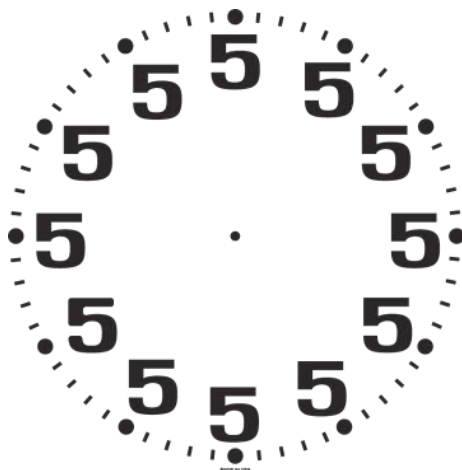

AVAILABLE IN BLACK & SILVER

DIAL FACES

Learning Clock V1

Learning Clock V2

Standard Bold

Quarter Hour Logo V1

Quarter Hour V2

Quarter Hour V3

Roman Numerals V1

Custom - Always 5 o'clock

Standard 12/24 Hour

Tick Marks V1

Tick Marks V2

Standard - Tracks

Standard V1

Standard V2