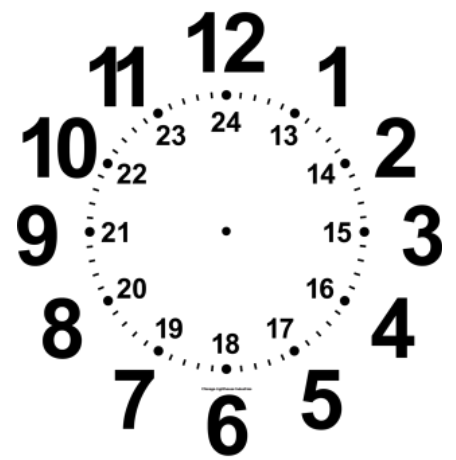

WHITE
9.25 inch & 12.75 inch

13.75 INCH CONTRACT FRAME

AVAILABLE IN BLACK

14.5 INCH CONTEMPORARY FRAMES

AVAILABLE IN BLACK & SILVER

16.5 INCH CONTEMPORARY FRAME

AVAILABLE IN BLACK

14 INCH DESIGNER FRAMES

AVAILABLE IN BLACK & SILVER

DIAL FACES

Learning Clock V1

Learning Clock V2

Standard Bold

Quarter Hour Logo V1

Quarter Hour V2

Quarter Hour V3

Roman Numerals V1

Custom - Always 5 o'clock

Standard 12/24 Hour

Tick Marks V1

Tick Marks V2

Standard - Tracks

Standard V1

Standard V2