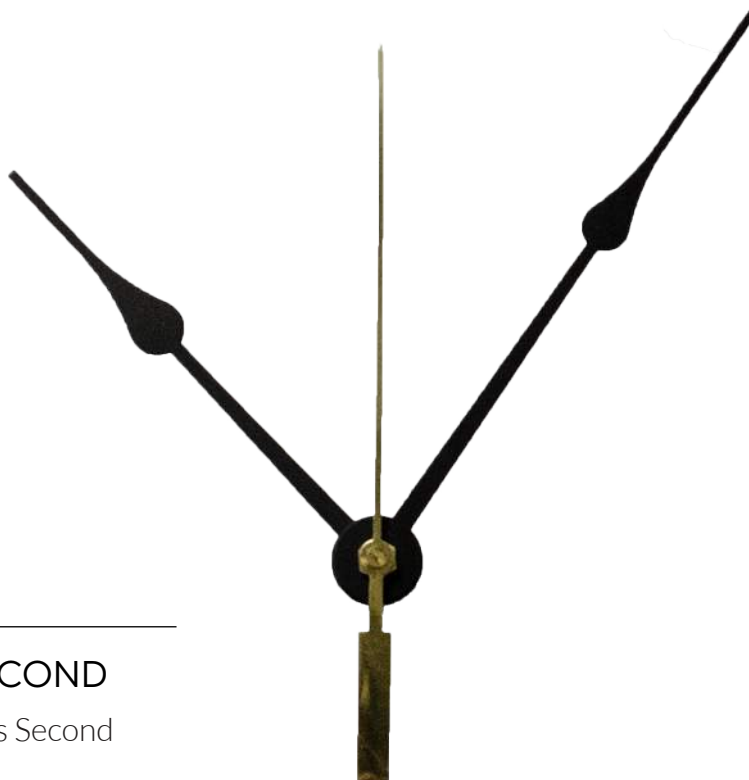

Custom Clocks Catalog

PERSONALIZE YOUR CLOCK IN **FOUR EASY STEPS**

1) *SELECT BODY/FRAME STYLE*

2) *SELECT NUMBER STYLE*

3) *SELECT CLOCK HANDS STYLE*

4) *SEND US YOUR IMAGE*

STANDARD CLOCK FEATURES

- Socially Responsible
Hand Made in the USA by people who are legally blind
- Environmentally Friendly
Our clock bodies are made using 30% post-consumer recycled materials
- Professionally designed using trending colors and design
- Top quality quartz movement ensures long-term precision timekeeping
- Shatter-resistant and UV-protected lenses
- Easy to read bold hour and minute hands
- Each clock is subject to our two-step testing procedure before being packaged
- One-year limited warranty on quality and functionality
- One standard AA alkaline battery required (not included)

Standard V3

Quarter Hour Dots Logo

The Chicago Lighthouse

Option: add a small Chicago Lighthouse logo to any dial face (in full color, black or white) to show your support for our mission.

CLOCK HANDS

DESIGNER

Duo Color Clock Hands

DESIGNER

Black Clock Hands

DESIGNER

Silver Clock Hands

TEARDROP WITH SECOND

Black Clock Hands & Brass Second

STANDARD
Silver Clock Hands

STANDARD
White Clock Hands

STANDARD
Black Clock Hands

STANDARD
Black Clock Hands
with Red Second

STANDARD
White Clock Hands
with Red Second

STANDARD
Silver Clock Hands
with Red Second
