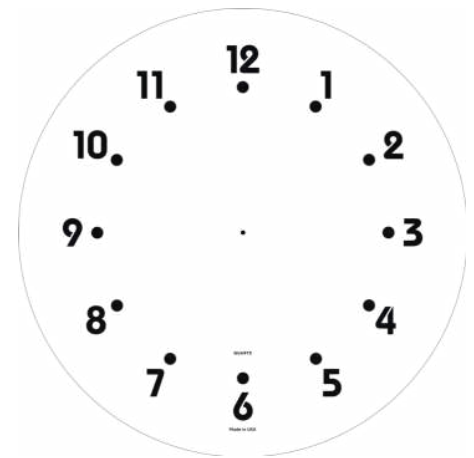

AVAILABLE IN BLACK & SILVER

DIAL FACES

Learning Clock V1

Learning Clock V2

Standard Bold

Quarter Hour Logo V1

Quarter Hour V2

Quarter Hour V3

Roman Numerals V1

Custom - Always 5 o'clock

Standard 12/24 Hour

Tick Marks V1

Tick Marks V2

Standard - Tracks

Standard V1

Standard V2

Standard V3

Quarter Hour Dots Logo

The Chicago Lighthouse

Option: add a small Chicago Lighthouse logo to any dial face (in full color, black or white) to show your support for our mission.

CLOCK HANDS

DESIGNER