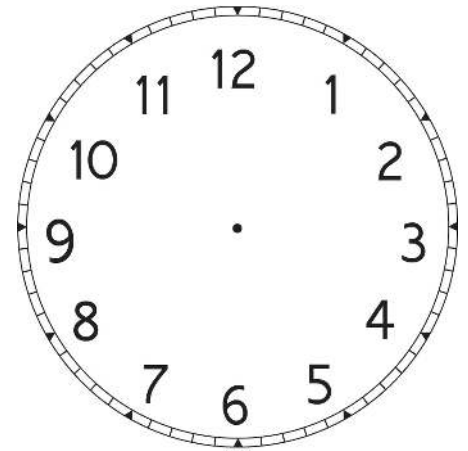

AVAILABLE IN BLACK & SILVER

DIAL FACES

Learning Clock V1

Learning Clock V2

Standard Bold

Quarter Hour Logo V1

Quarter Hour V2

Quarter Hour V3

Roman Numerals V1

Custom - Always 5 o'clock

Standard 12/24 Hour

Tick Marks V1

Tick Marks V2

Standard - Tracks

Standard V1

Standard V2