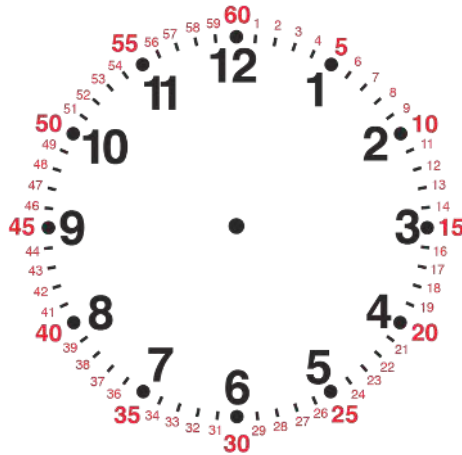

GRANT PARK ROUND

16 inch Clock Hardwood Frame
Walnut

GRANT PARK ROUND

16 inch Clock Hardwood Frame
Mahogany

SLIMLINE FRAMES

TAUPE
9.25 inch & 12.75 inch

BLACK
9.25 inch & 12.75 inch

BROWN
9.25 inch & 12.75 inch

WHITE
9.25 inch & 12.75 inch

13.75 INCH CONTRACT FRAME

AVAILABLE IN BLACK

14.5 INCH CONTEMPORARY FRAMES

AVAILABLE IN BLACK & SILVER

16.5 INCH CONTEMPORARY FRAME

AVAILABLE IN BLACK

14 INCH DESIGNER FRAMES

AVAILABLE IN BLACK & SILVER

DIAL FACES

Learning Clock V1

Learning Clock V2

Standard Bold

Quarter Hour Logo V1

Quarter Hour V2

Quarter Hour V3

Roman Numerals V1

Custom - Always 5 o'clock

Standard 12/24 Hour

Tick Marks V1

Tick Marks V2

Standard - Tracks

Standard V1

Standard V2